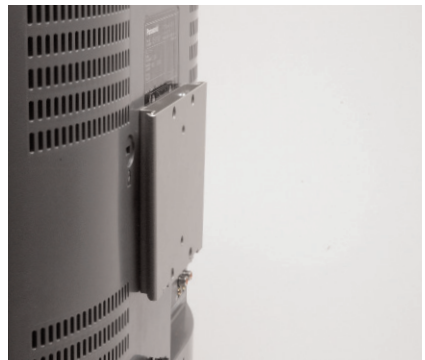

LCD Flush Wall Mount Bracket :: **LCD-F75/100**

**VESA**  
**75/100**  
**COMPATIBLE**

- This slide together design makes installation secure, simple and fast!
- Heavy 14 gauge steel construction
- Compatible with vesa 75/100 LCD monitors
- Flush mounts to any wall - hardware for stud and concrete installation included
- Security allen screw locking system

1

**LCD-F75/100**

:: DURABLE SILVER SANDEXTX POWDER FINISH

2

**LCD Flush Wall Mount Bracket**

:: COMPATIBLE WITH VESA 75/100 LCD MONITORS

**SPECIFICATIONS:**

- :: Shipping weight: 1.5 Lbs
- :: Shipping dimensions: 6 1/4" W x 5" H x 2" D
- :: Maximum load: 60 Lbs