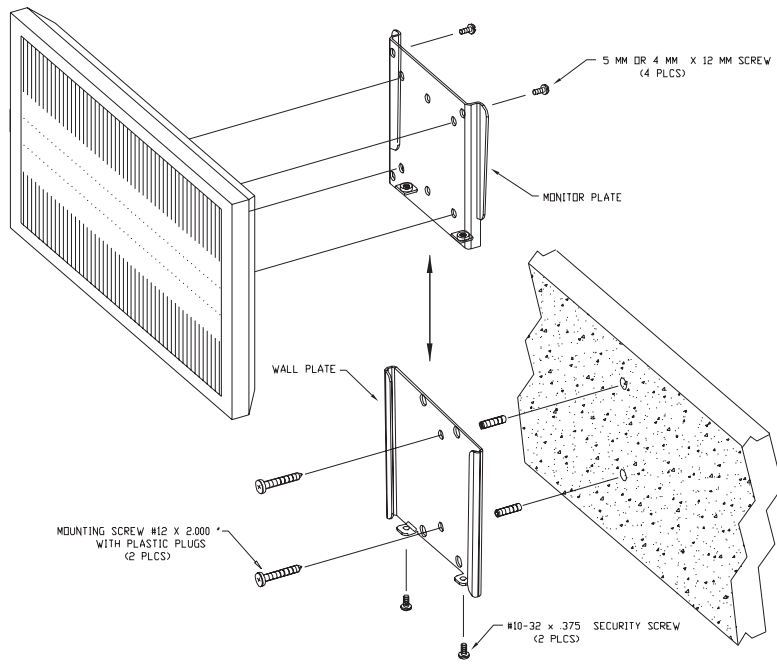

LCD Flush Wall Mount Bracket :: **LCD-F75/100**

**VESA**  
**75/100**  
**COMPATIBLE**

- This slide together design makes installation secure, simple and fast!
- Heavy 14 gauge steel construction
- Compatible with vesa 75/100 LCD monitors
- Flush mounts to any wall - hardware for stud and concrete installation included
- Security allen screw locking system

1

**LCD-F75/100**

:: DURABLE SILVER SANDEXTX POWDER FINISH

2

**LCD Flush Wall Mount Bracket**

:: COMPATIBLE WITH VESA 75/100 LCD MONITORS

**SPECIFICATIONS:**

- :: Shipping weight: 1.5 Lbs
- :: Shipping dimensions: 6 1/4" W x 5" H x 2" D
- :: Maximum load: 60 Lbs