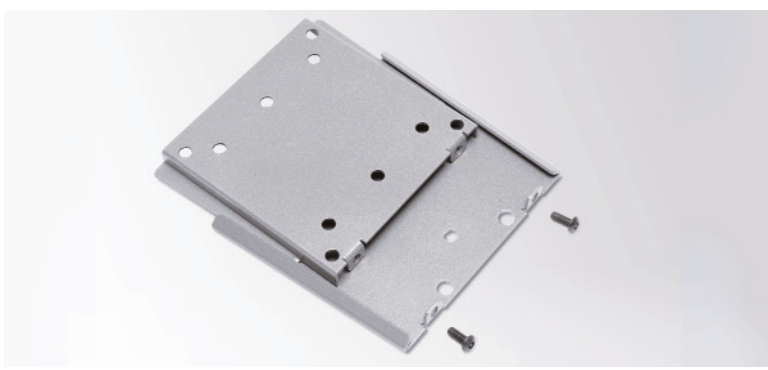

LCD Flush Wall Mount Bracket :: **LCD-F75/100**

**VESA**  
**75/100**  
**COMPATIBLE**

- This slide together design makes installation secure, simple and fast!
- Heavy 14 gauge steel construction
- Compatible with vesa 75/100 LCD monitors
- Flush mounts to any wall - hardware for stud and concrete installation included
- Security allen screw locking system

1

**LCD-F75/100**

:: DURABLE SILVER SANDEXTX POWDER FINISH

2

**LCD Flush Wall Mount Bracket**

:: COMPATIBLE WITH VESA 75/100 LCD MONITORS

**SPECIFICATIONS:**

- :: Shipping weight: 1.5 Lbs
- :: Shipping dimensions: 6 1/4" W x 5" H x 2" D
- :: Maximum load: 60 Lbs