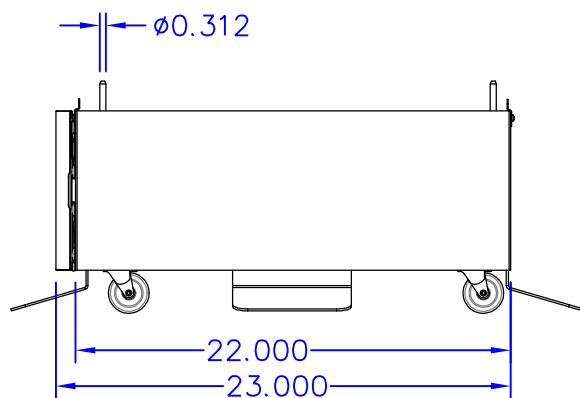

FRONT VIEW
(W/DOOR OPEN)

REAR VIEW

CBM

8750 HOLGATE CRESCENT, MILTON, ON, L9T 0K3, 1-800-387-4834
www.cbmmetal.com

2050 COPIER CABINET
TOSHIBA

E2012036

PRODUCT No.:
A-2050C-6654