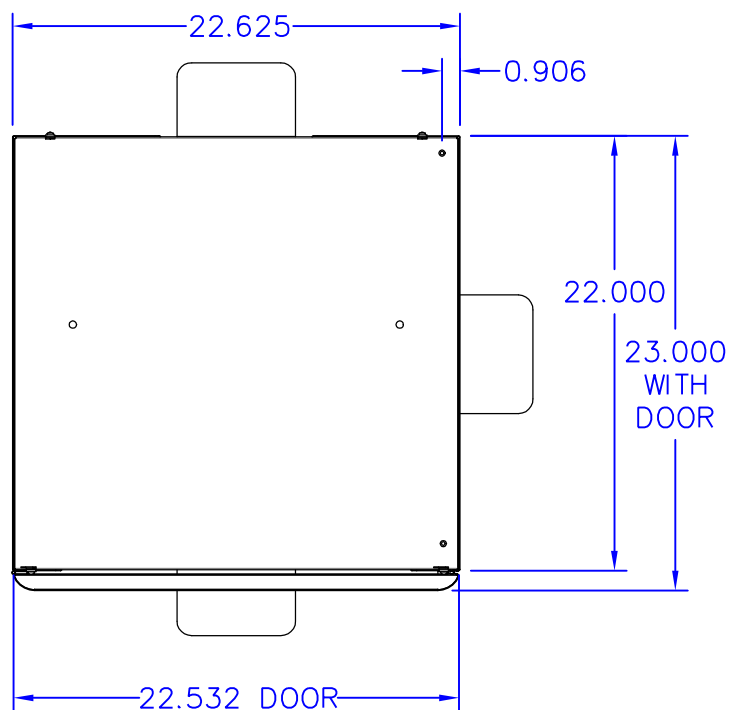

FRONT VIEW
(W/DOOR OPEN)

REAR VIEW

CBM

8750 HOLGATE CRESCENT, MILTON, ON, L9T 0K3, 1-800-387-4834
www.cbmmetal.com

2050 COPIER CABINET
TOSHIBA

E2012036

PRODUCT No.:
A-2050C-6654