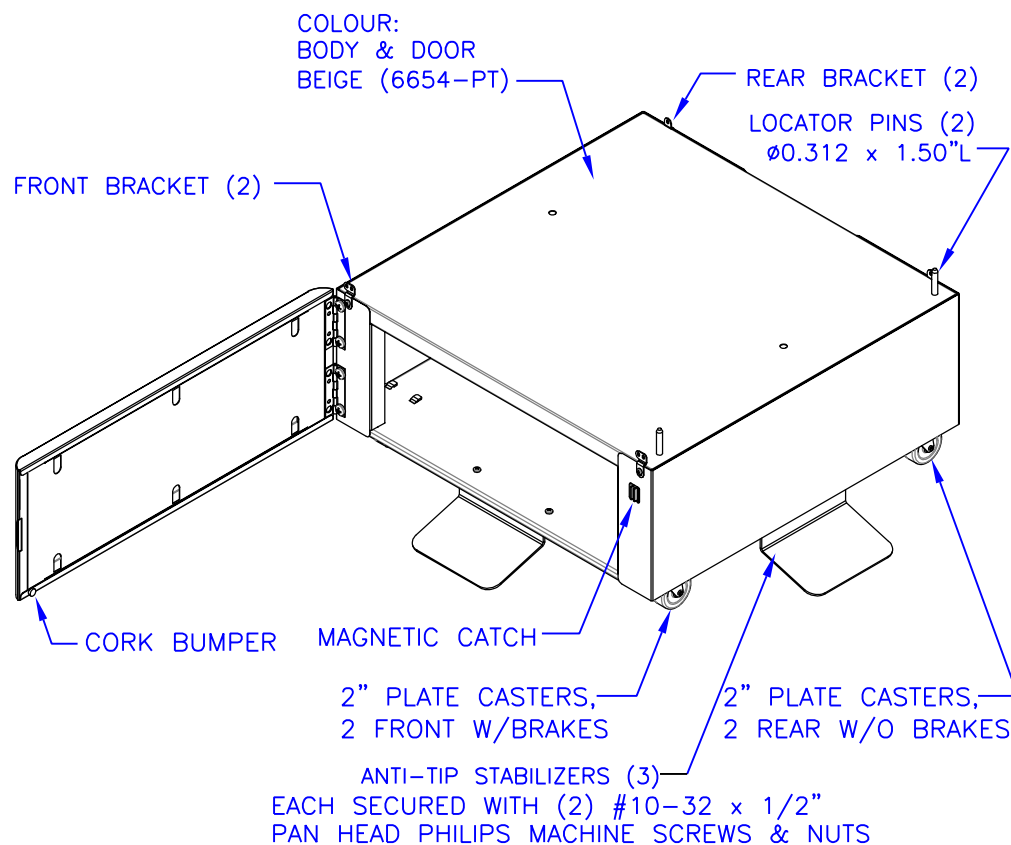

FRONT VIEW
(W/DOOR OPEN)

REAR VIEW

CBM

8750 HOLGATE CRESCENT, MILTON, ON, L9T 0K3, 1-800-387-4834
www.cbmmetal.com

2050 COPIER CABINET
TOSHIBA

E2012036

PRODUCT No.:
A-2050C-6654