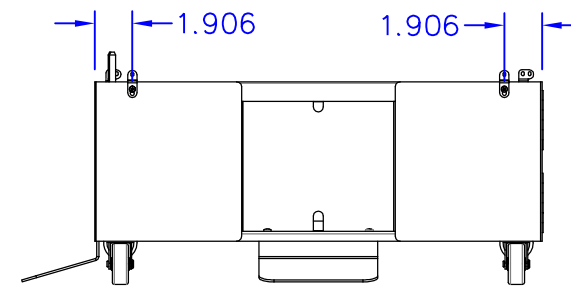

FRONT VIEW
(W/DOOR OPEN)

REAR VIEW

CBM

8750 HOLGATE CRESCENT, MILTON, ON, L9T 0K3, 1-800-387-4834
www.cbmmetal.com

2050 COPIER CABINET
TOSHIBA

E2012036

PRODUCT No.:
A-2050C-6654